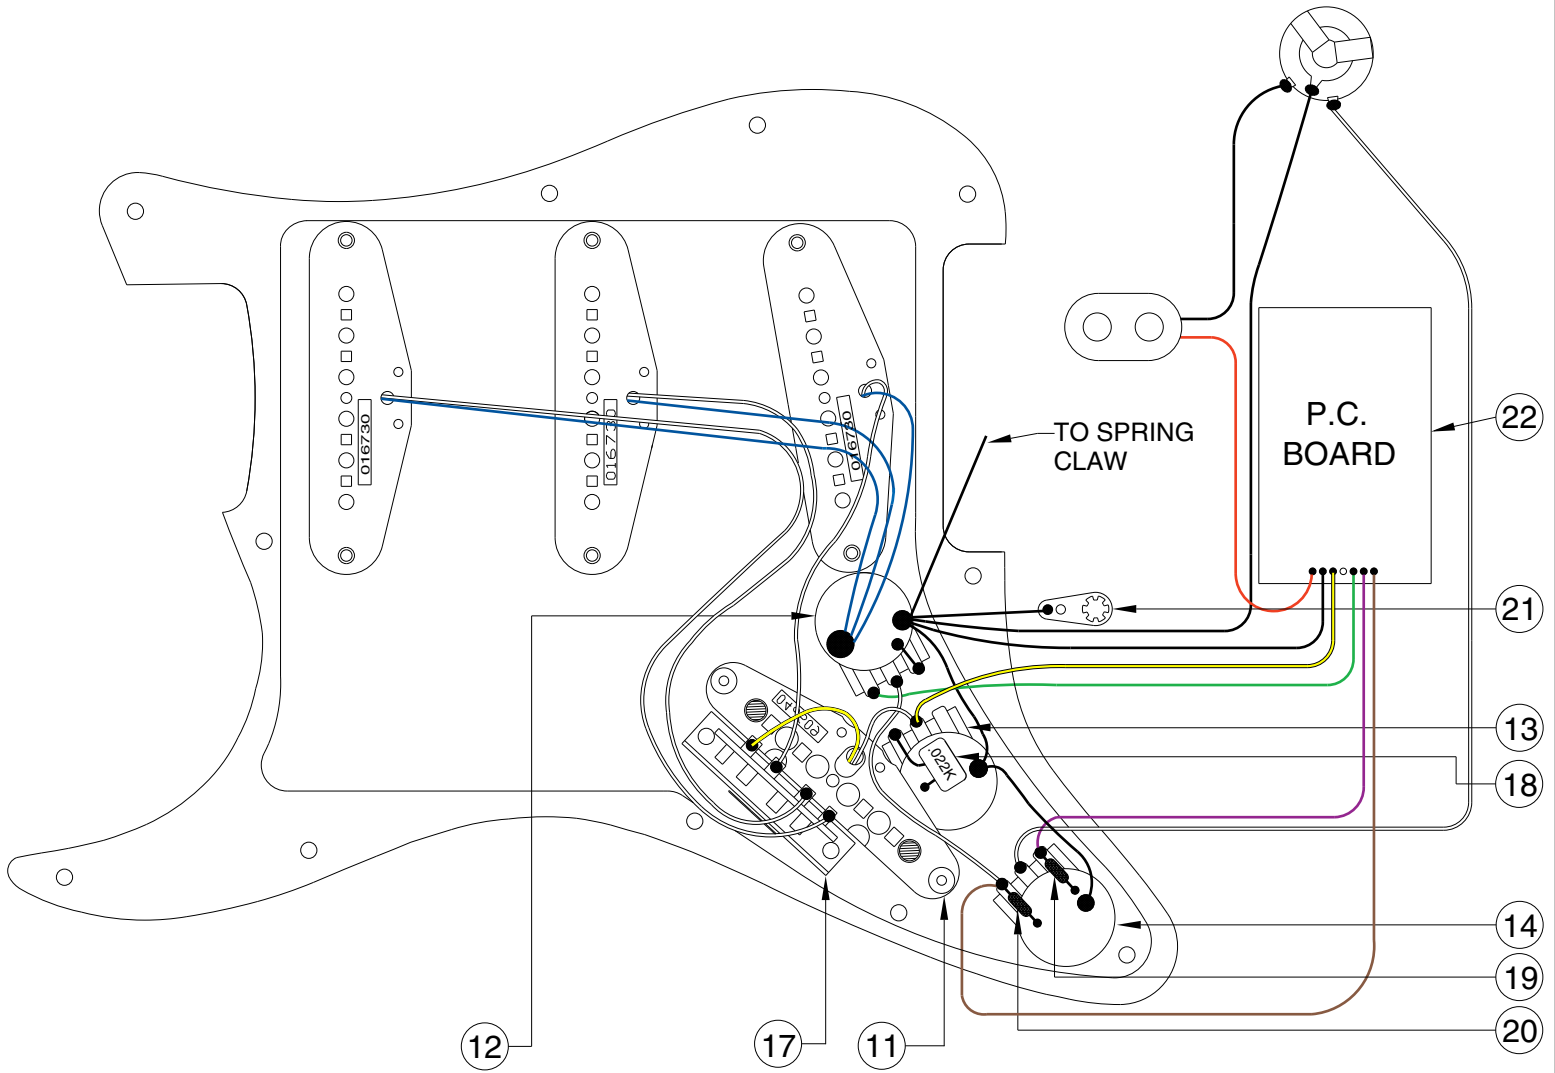

DELUXE POWERHOUSE STRATOCASTER 0139500/9502

PICKGUARD ASSEMBLY

BRIDGE ASSEMBLY