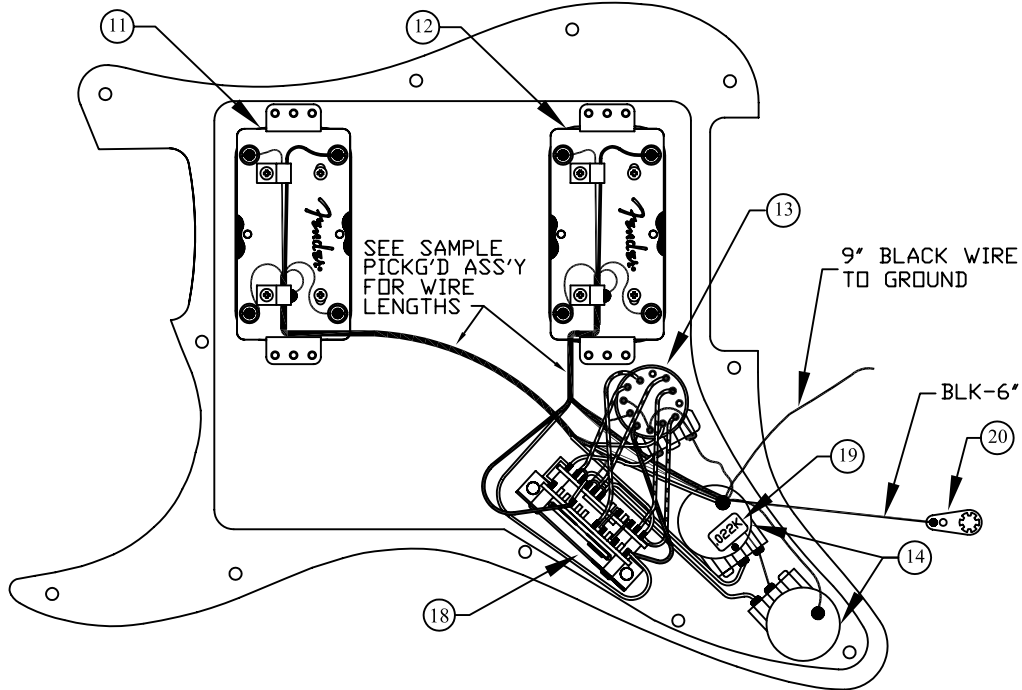

AMERICAN STRATOCASTER®, HH, HT, 0117130, R/W

WIRING DIAGRAM

LEVER SWITCH WIRING DETAIL

S-1 SWITCH WIRING DETAIL