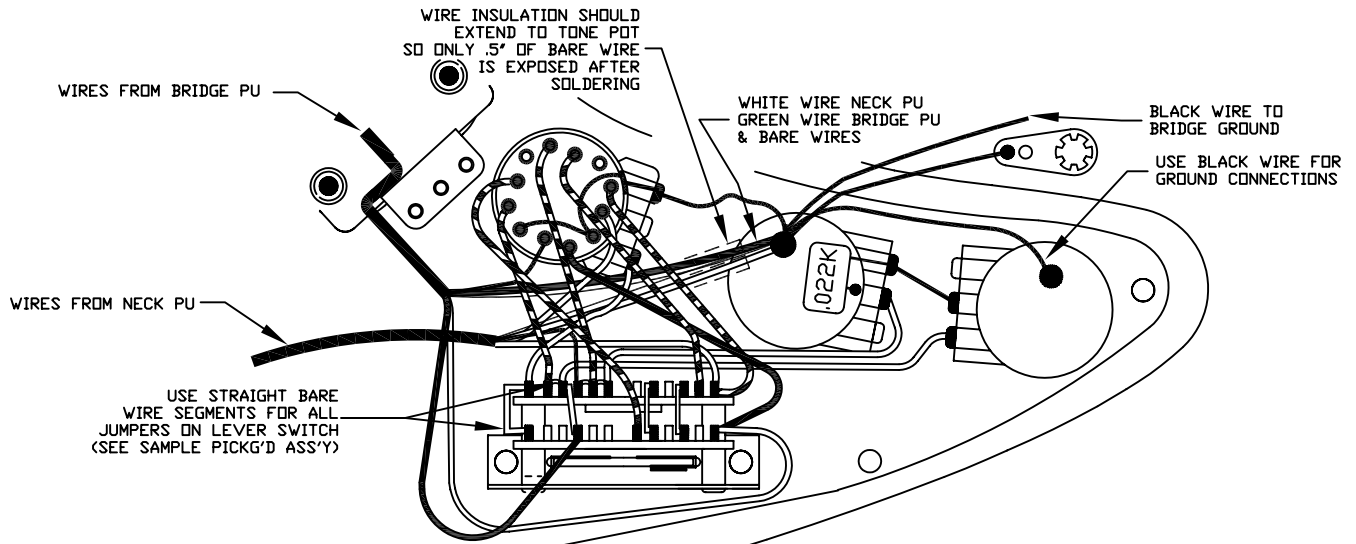

AMERICAN STRATOCASTER®, HH, HT, 0117130, R/W

WIRING DIAGRAM

LEVER SWITCH WIRING DETAIL

S-1 SWITCH WIRING DETAIL