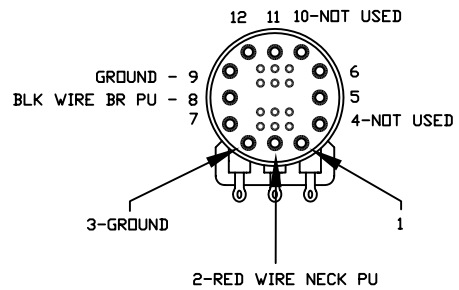

AMERICAN STRATOCASTER®, HH, HT, 0117130, R/W

WIRING DIAGRAM

LEVER SWITCH WIRING DETAIL

S-1 SWITCH WIRING DETAIL