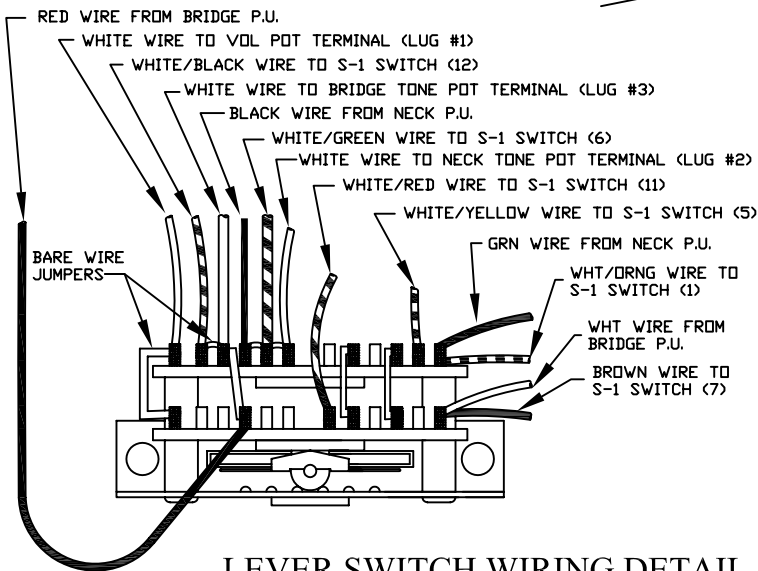

AMERICAN STRATOCASTER®, HH, HT, 0117130, R/W

WIRING DIAGRAM

LEVER SWITCH WIRING DETAIL

S-1 SWITCH WIRING DETAIL