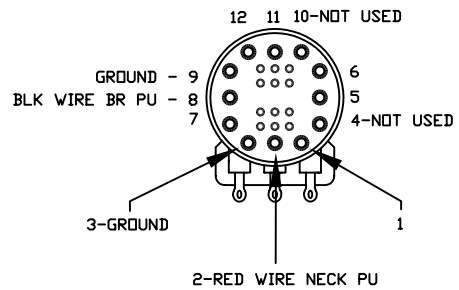

# AMERICAN STRATOCASTER® HH, 0117100, R/W

## WIRING DIAGRAM

LEVER SWITCH WIRING DETAIL

S-1 SWITCH WIRING DETAIL