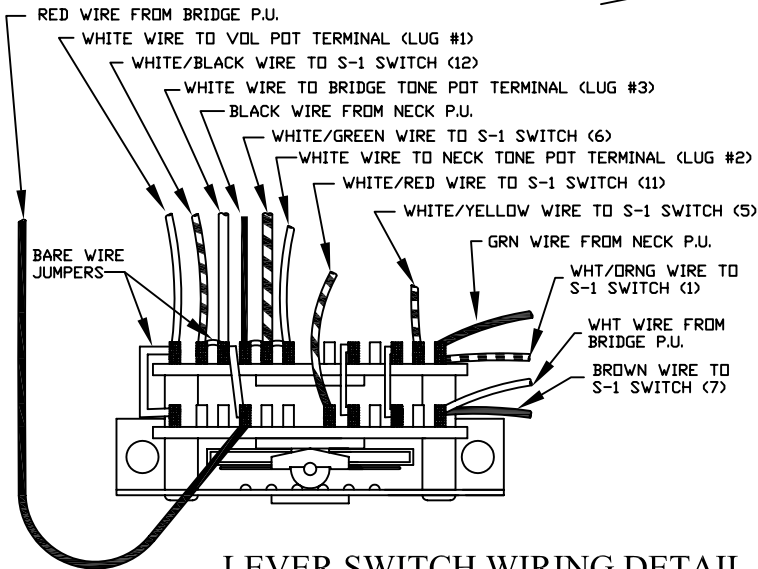

# AMERICAN STRATOCASTER® HH, 0117100, R/W

## WIRING DIAGRAM

LEVER SWITCH WIRING DETAIL

S-1 SWITCH WIRING DETAIL