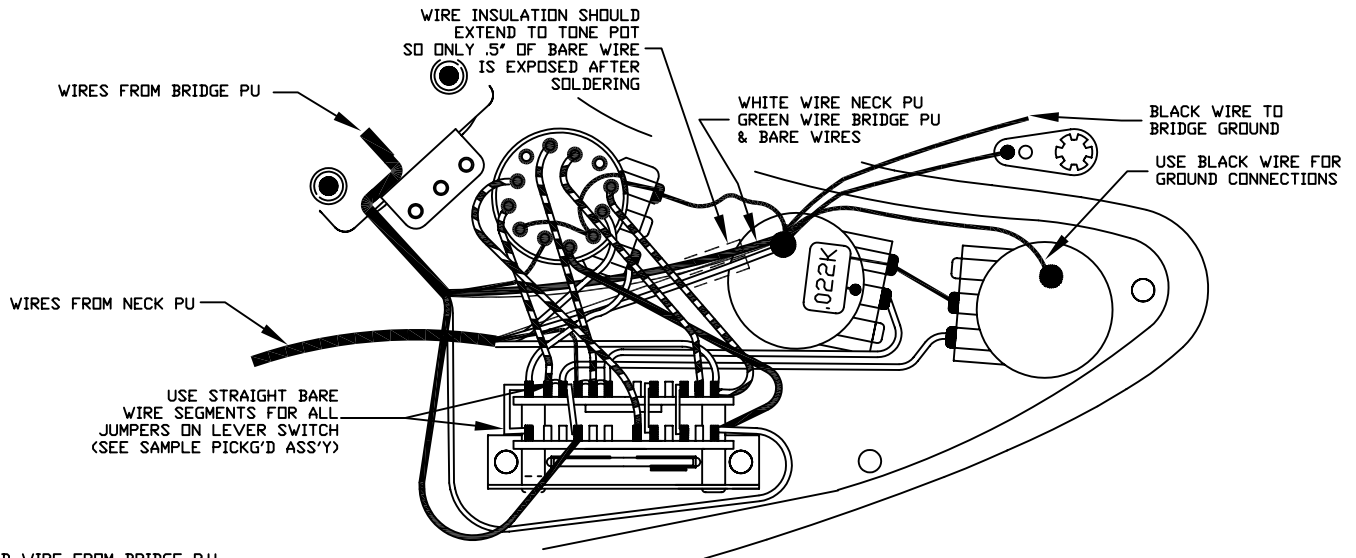

# AMERICAN STRATOCASTER® HH, 0117100, R/W

## WIRING DIAGRAM

LEVER SWITCH WIRING DETAIL

S-1 SWITCH WIRING DETAIL