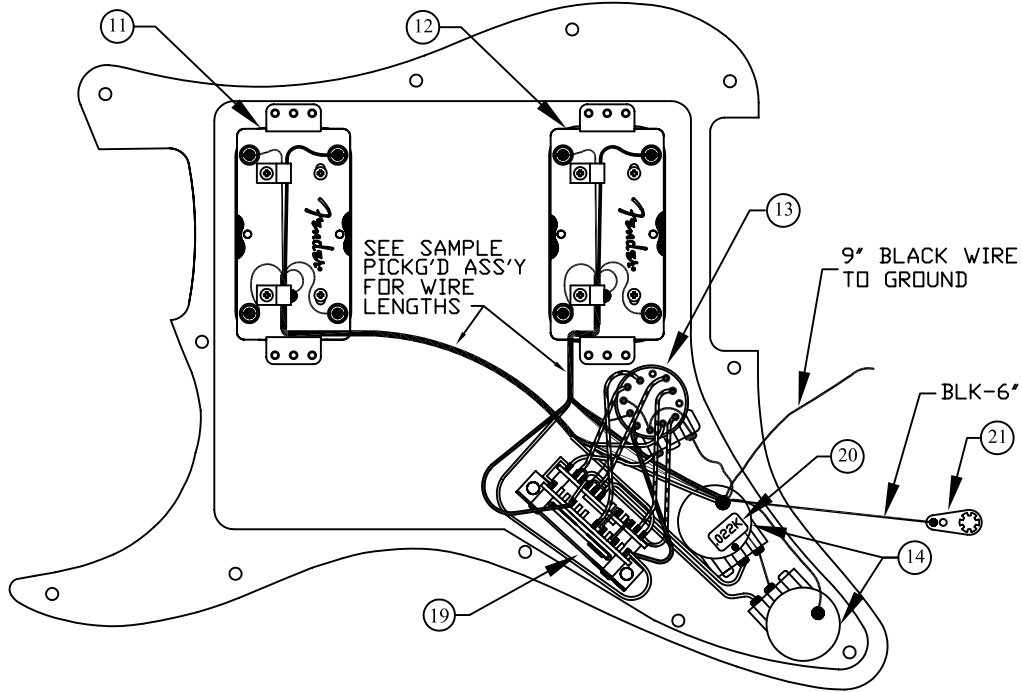

# AMERICAN STRATOCASTER® HH, 0117100, R/W

## WIRING DIAGRAM

LEVER SWITCH WIRING DETAIL

S-1 SWITCH WIRING DETAIL