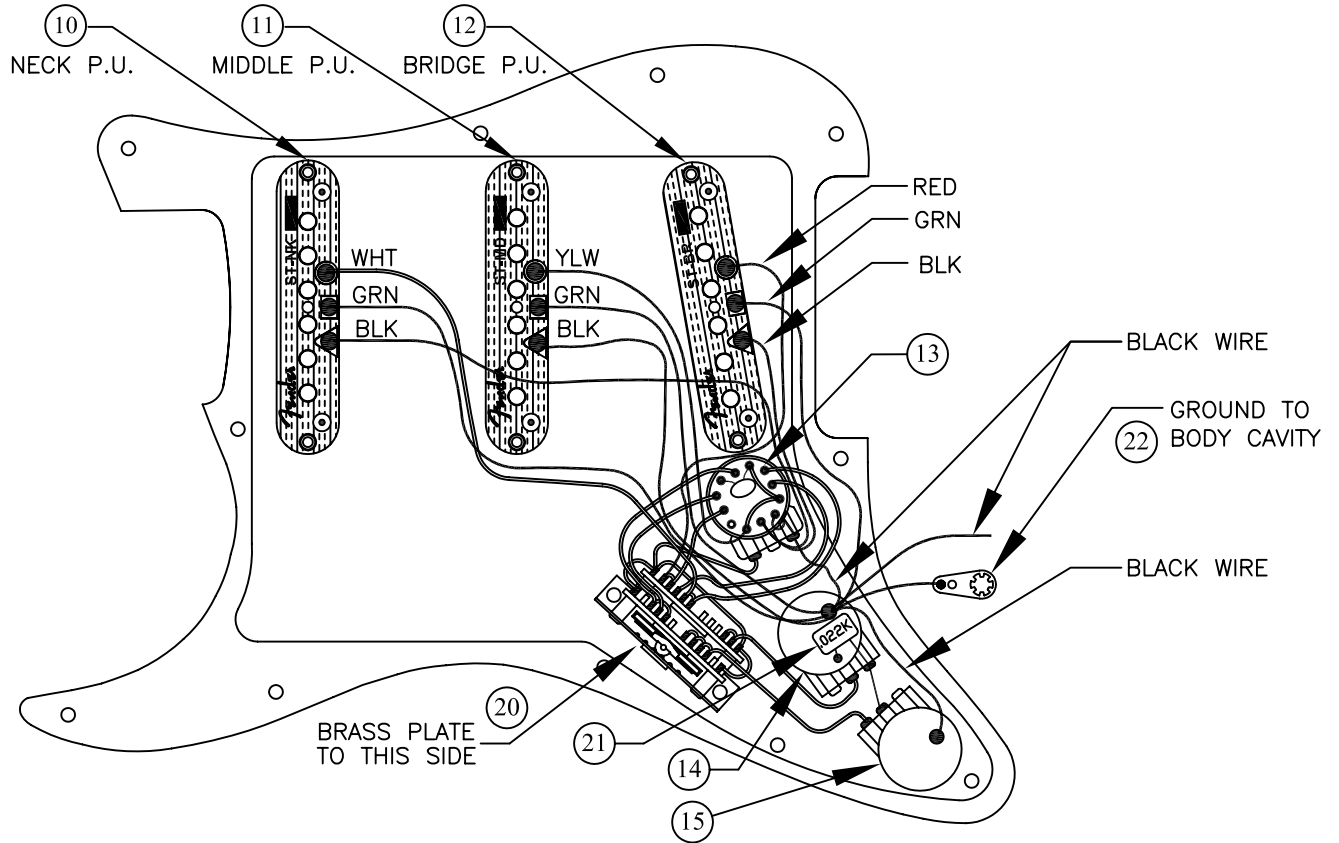

AMERICAN DELUXE STRATOCASTER® 0101200/1202, RW/MN

WIRING DIAGRAM

S-1 SWITCH TERMINAL NUMBERS

S-1 SWITCH WIRING DETAIL

LEVER SWITCH WIRING DETAIL

Fender