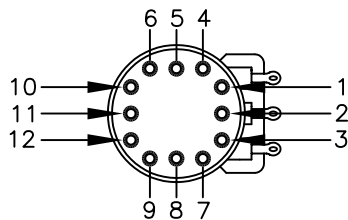

AMERICAN DELUXE STRATOCASTER® 0101200/1202, RW/MN

WIRING DIAGRAM

S-1 SWITCH TERMINAL NUMBERS

S-1 SWITCH WIRING DETAIL

LEVER SWITCH WIRING DETAIL

Fender