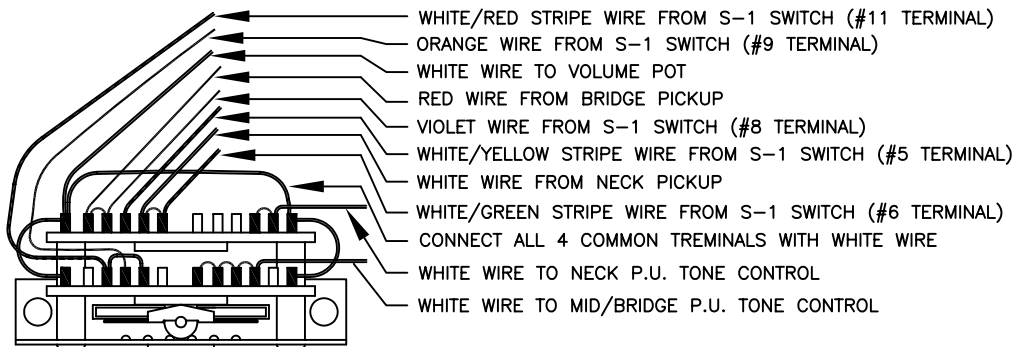

AMERICAN DELUXE STRATOCASTER® 0101200/1202, RW/MN

WIRING DIAGRAM

S-1 SWITCH TERMINAL NUMBERS

S-1 SWITCH WIRING DETAIL

LEVER SWITCH WIRING DETAIL

Fender