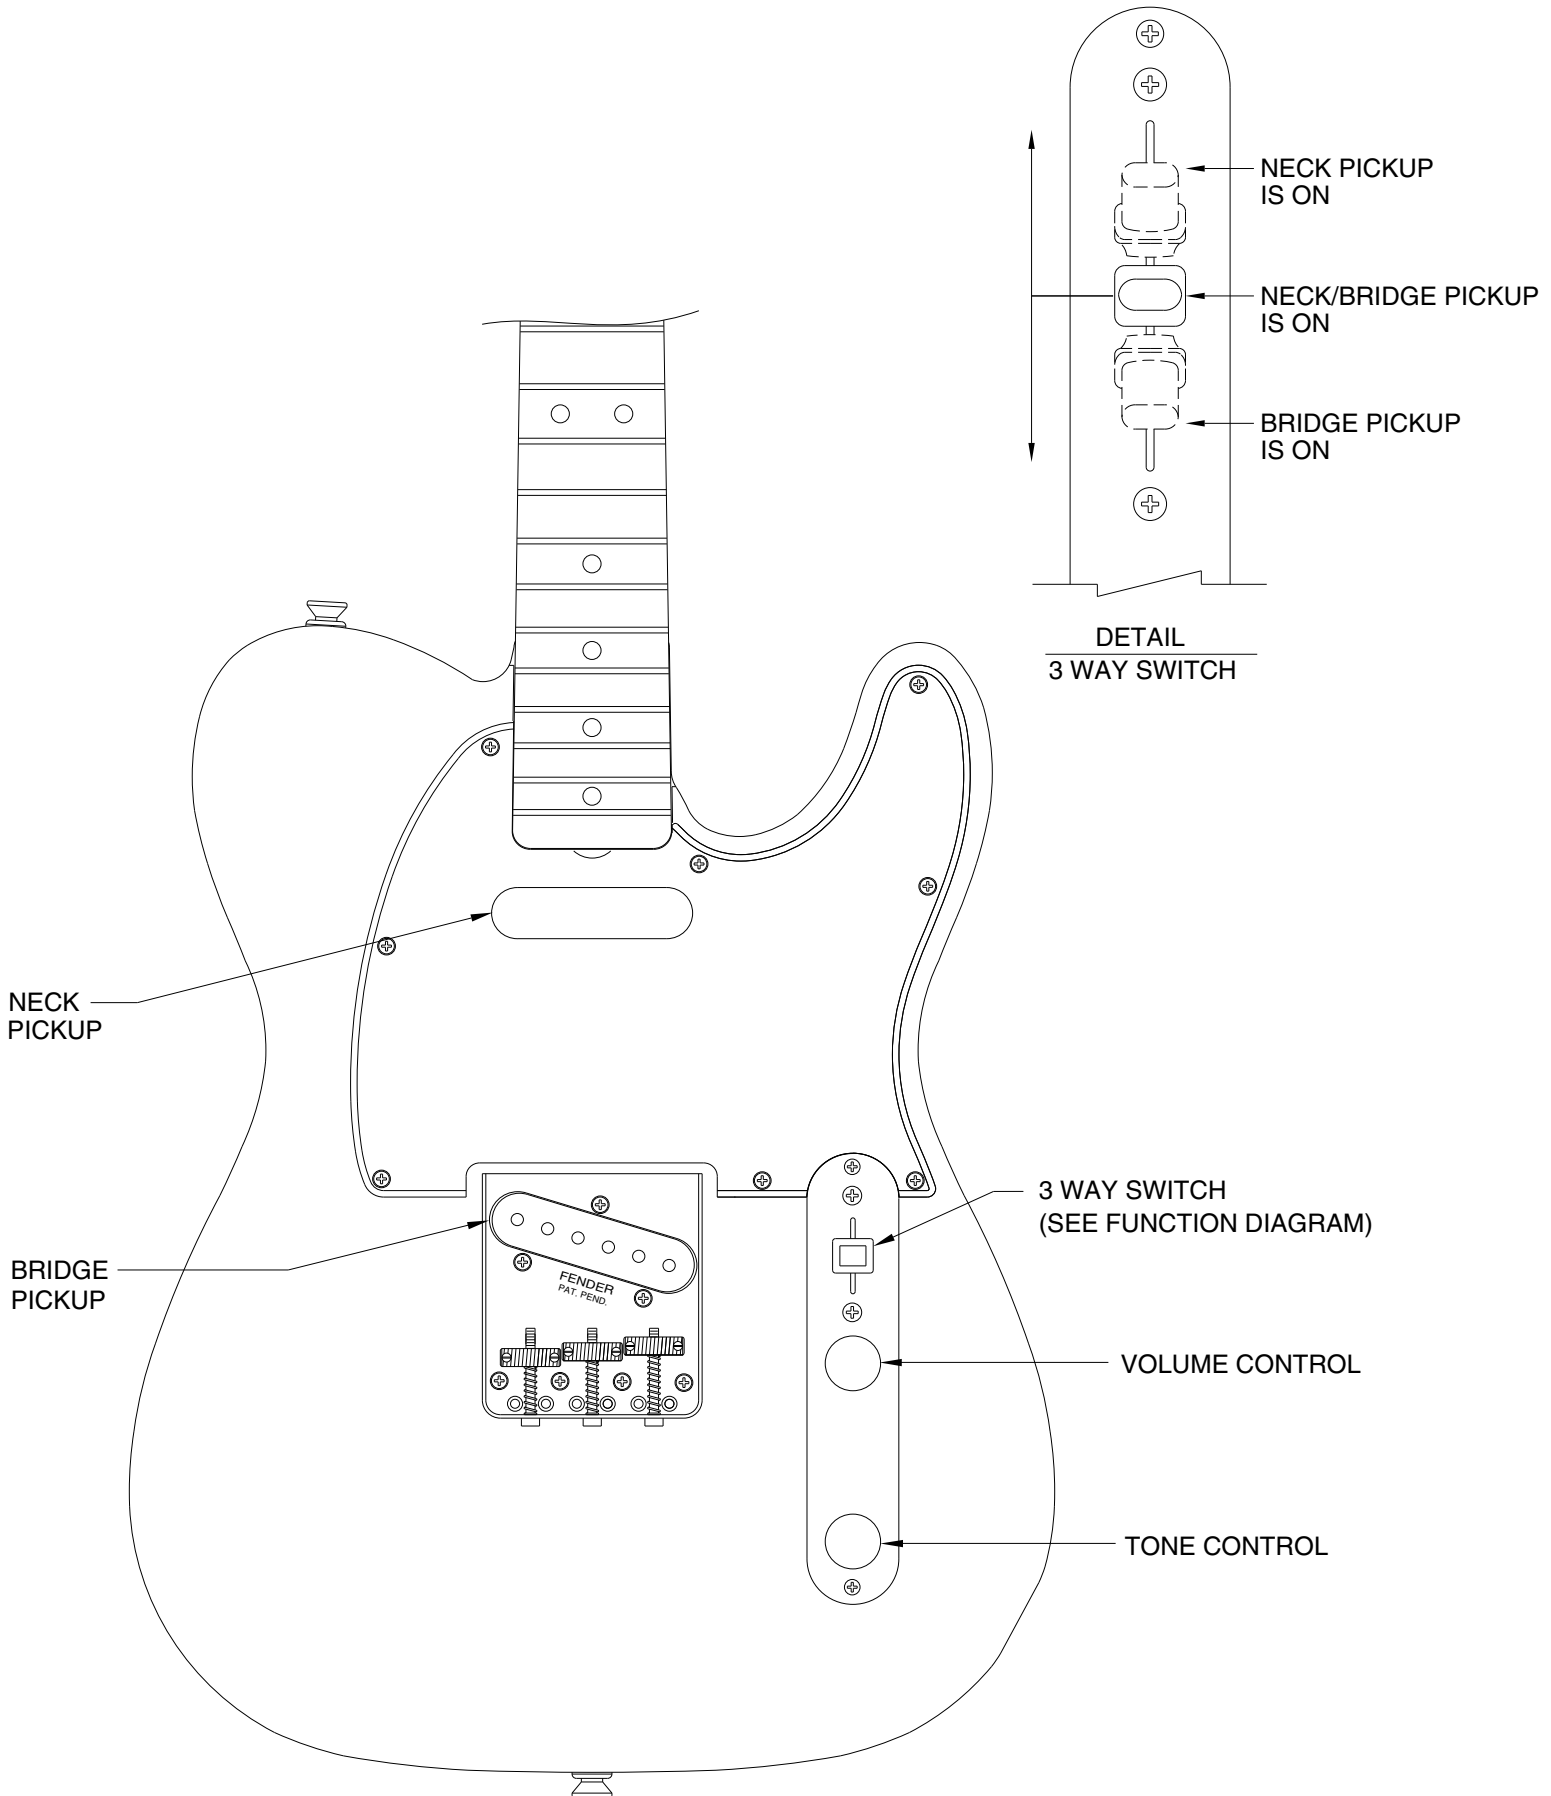

60's TELECASTER 0131600
SWITCH & CONTROL FUNCTION

NECK PICKUP

BRIDGE PICKUP

3 WAY SWITCH
(SEE FUNCTION DIAGRAM)

VOLUME CONTROL

TONE CONTROL