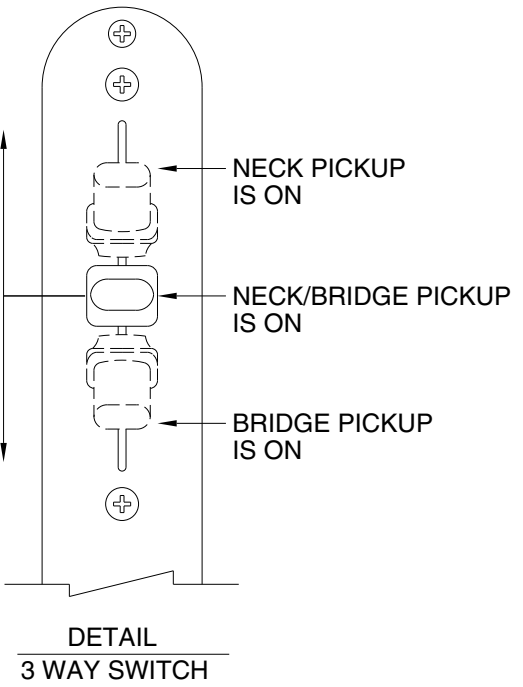

60's TELECASTER 0131600
SWITCH & CONTROL FUNCTION

NECK PICKUP

BRIDGE PICKUP

3 WAY SWITCH
(SEE FUNCTION DIAGRAM)

VOLUME CONTROL

TONE CONTROL