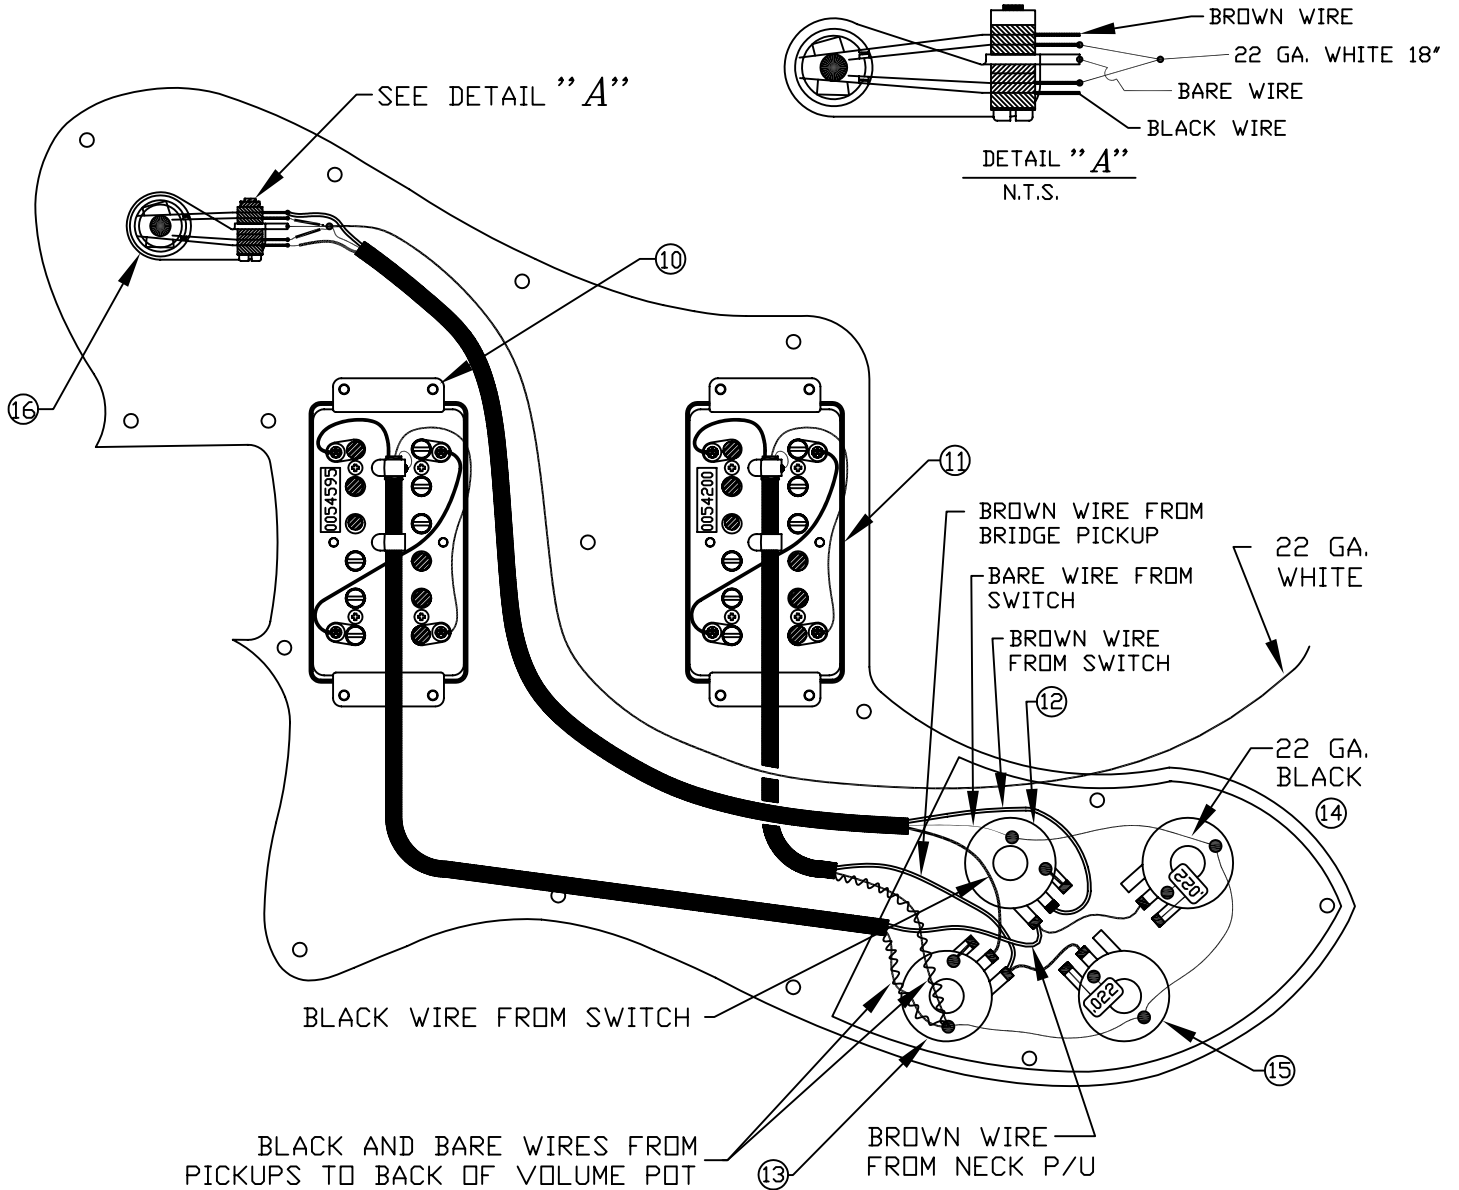

'72 TELECASTER® DELUXE, 013-7702

WIRING DIAGRAM

BRIDGE ASSY - NON TREMOLE

Fender