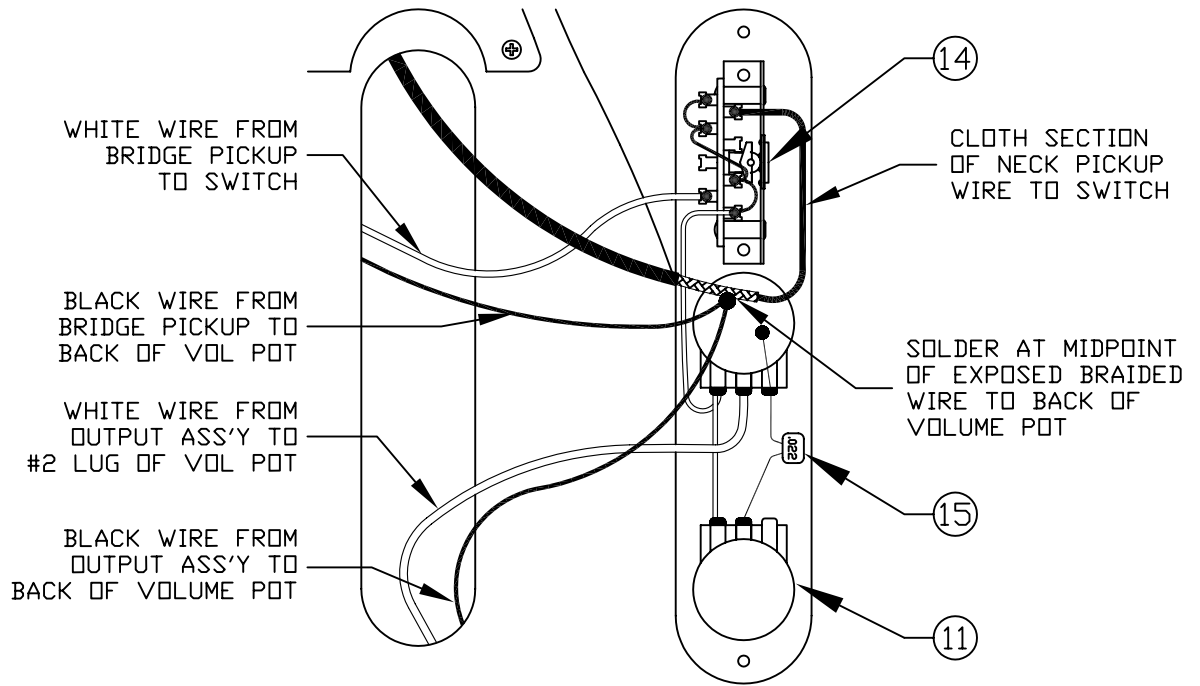

AMERICAN VINTAGE HOT ROD '52 TELECASTER®, 010-0232850

CONTROL ASSEMBLY

BRIDGE ASSEMBLY