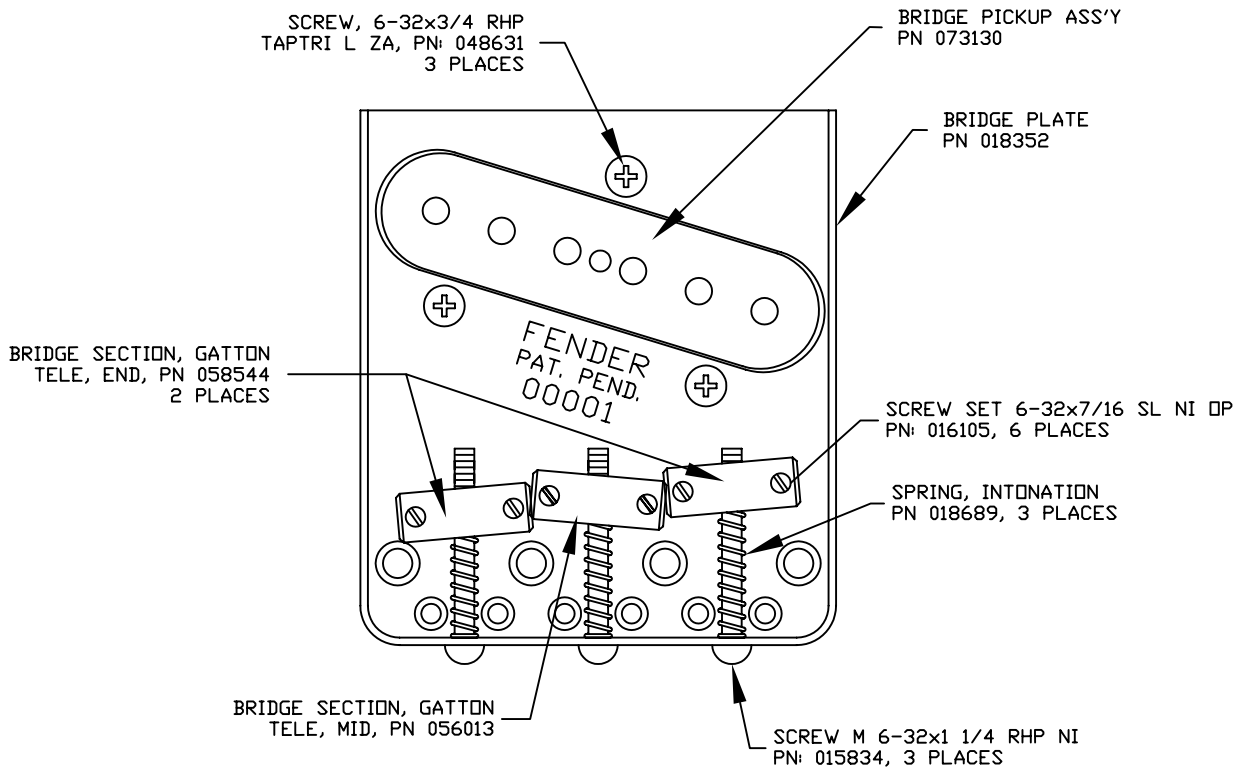

AMERICAN VINTAGE HOT ROD '52 TELECASTER®, 010-0232850

CONTROL ASSEMBLY

BRIDGE ASSEMBLY