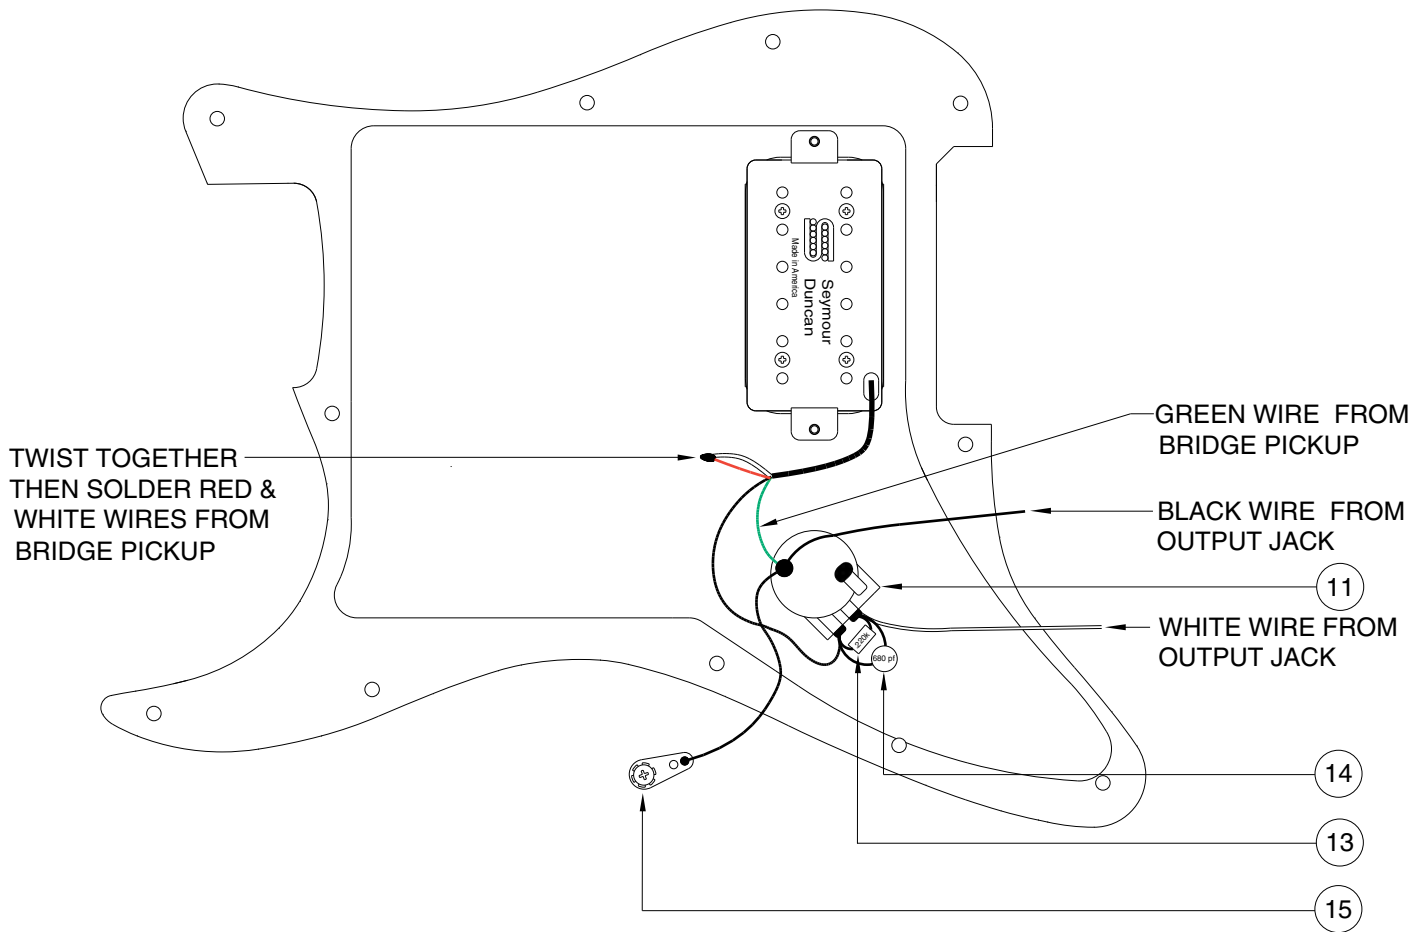

TOM DELONGE STRATOCASTER 0138200

PICKGUARD ASSEMBLY

BRIDGE ASSEMBLY