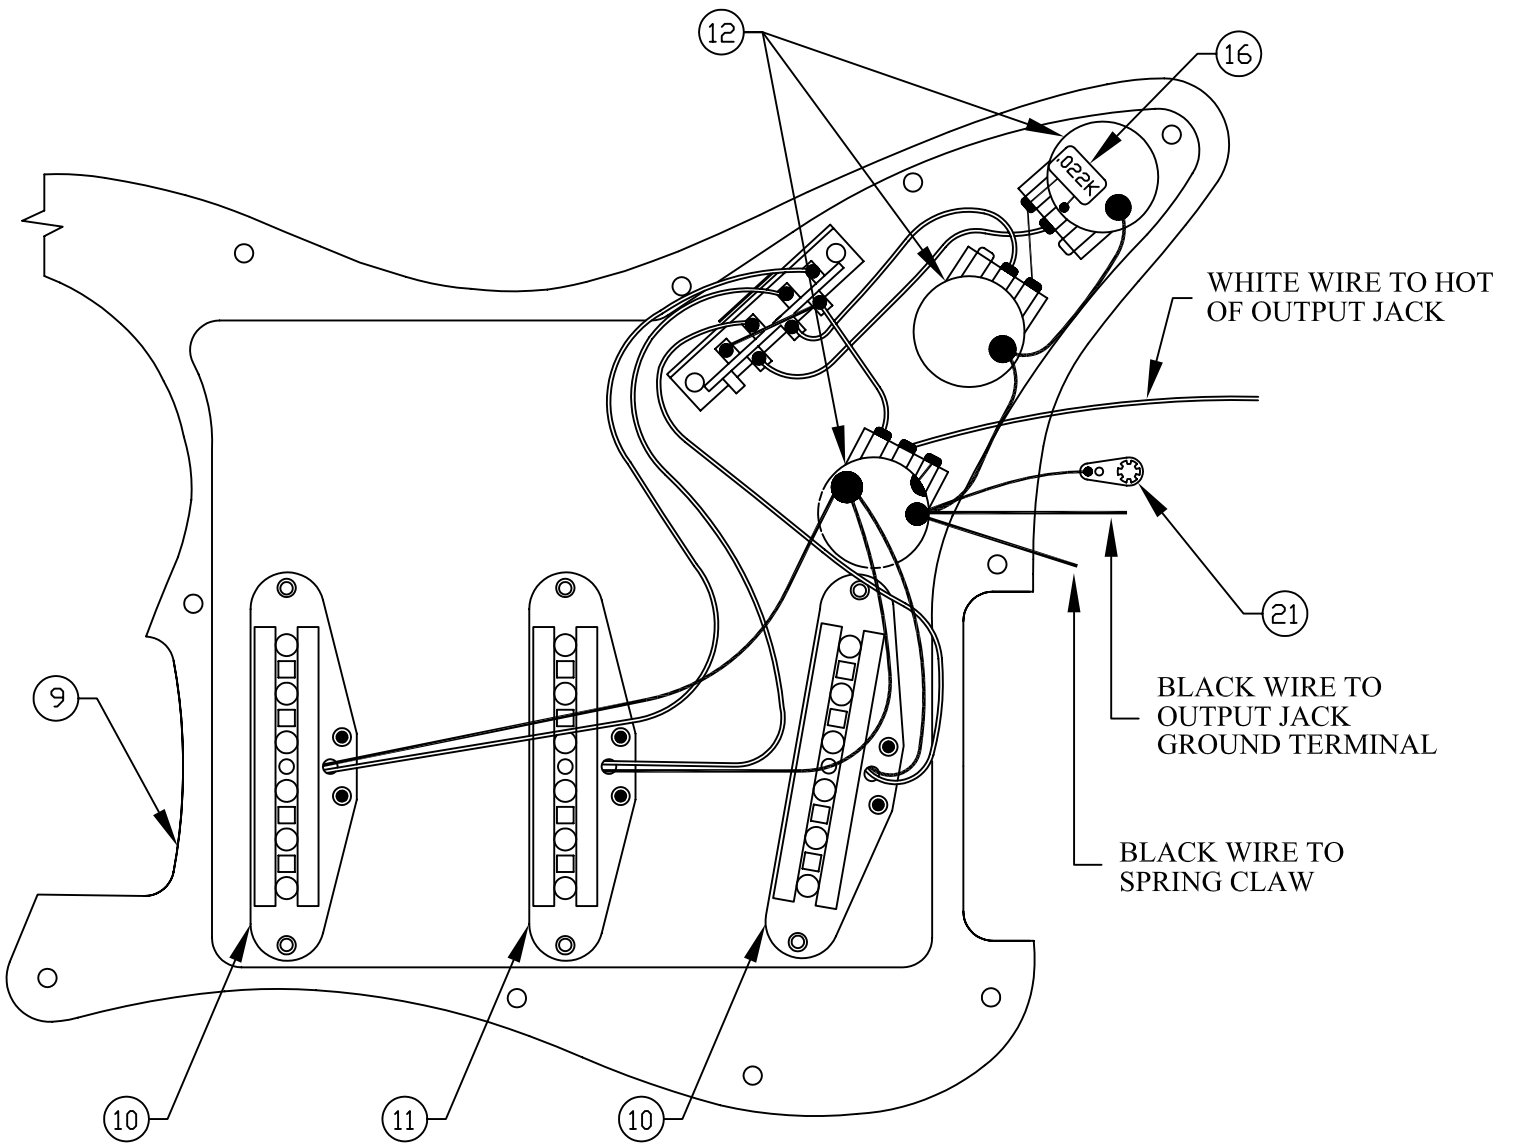

STANDARD STRATOCASTER® LEFT HAND 0134620/4622

WIRING ASSEMBLY

BRIDGE ASSEMBLY

Fender®