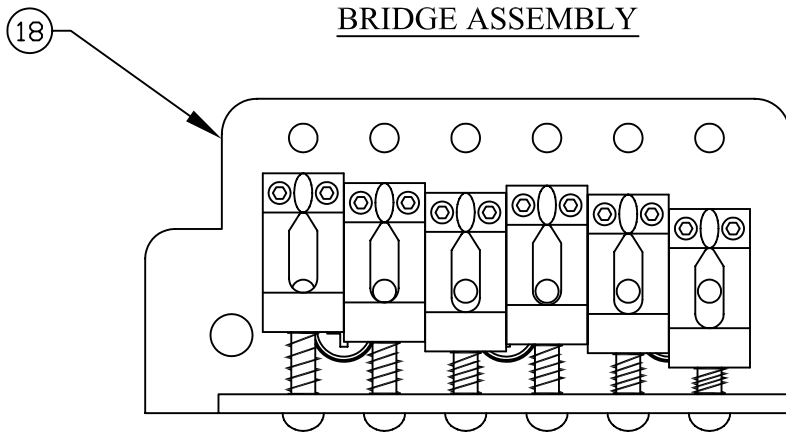

STANDARD STRATOCASTER® LEFT HAND 0134620/4622

WIRING ASSEMBLY

BRIDGE ASSEMBLY

Fender®