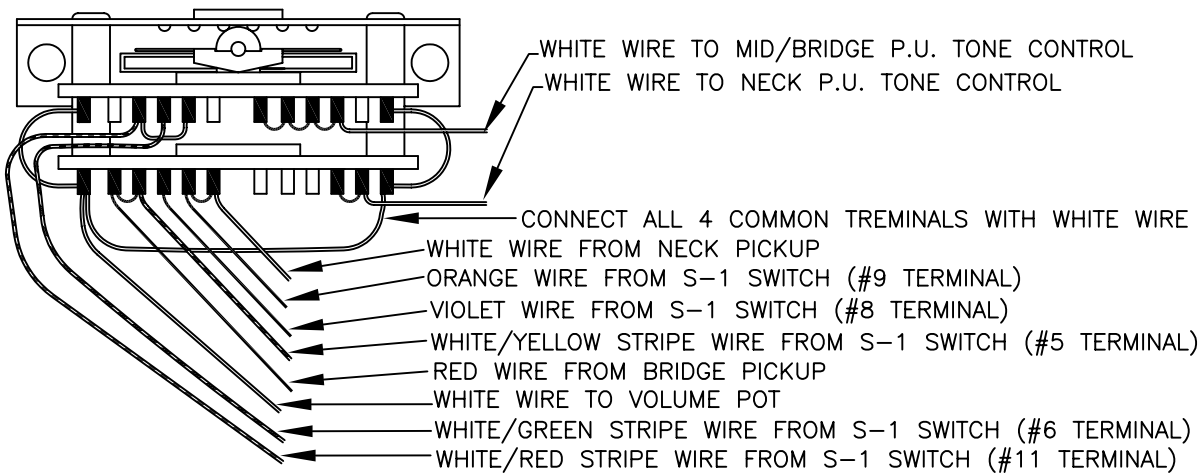

WIRING DIAGRAM

S-1 SWITCH TERMINAL NUMBERS

S-1 SWITCH WIRING DETAIL

LEVER SWITCH WIRING DETAIL