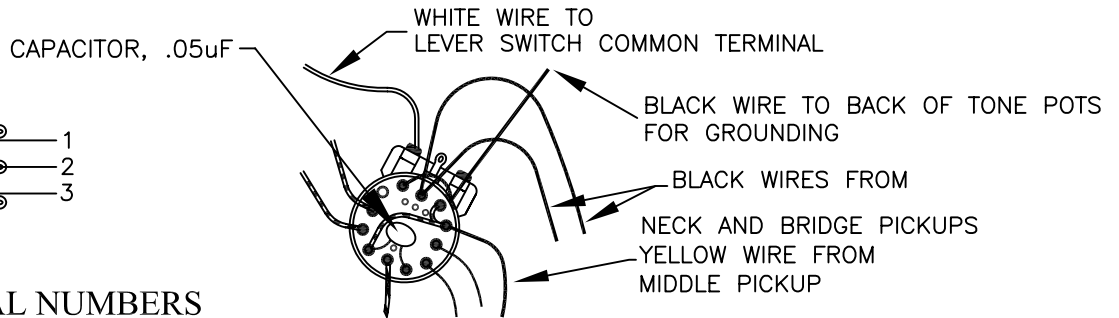

WIRING DIAGRAM

S-1 SWITCH TERMINAL NUMBERS

S-1 SWITCH WIRING DETAIL

LEVER SWITCH WIRING DETAIL