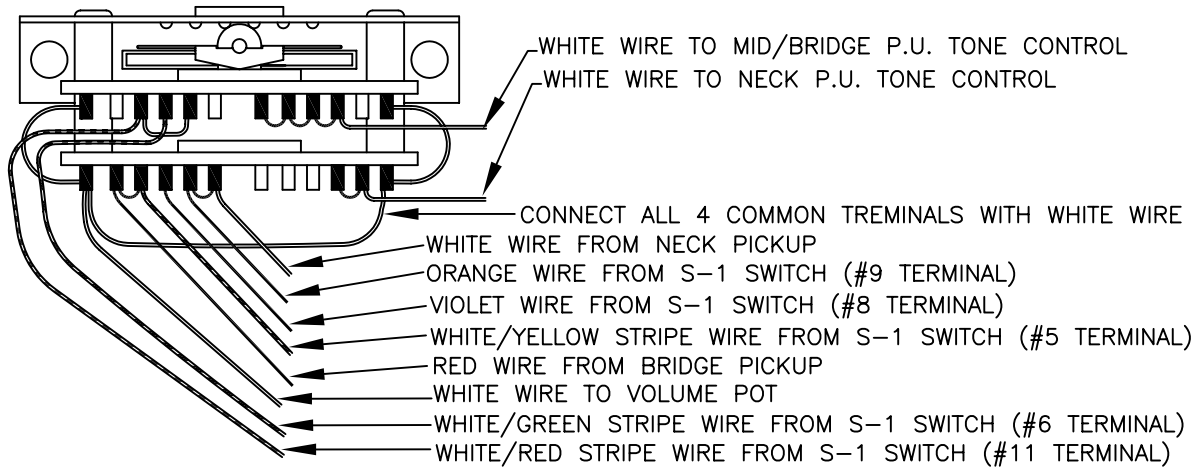

AMERICAN DELUXE STRATOCASTER® 0101420/1422, ASH, RW/MN, LH

WIRING DIAGRAM

S-1 SWITCH TERMINAL NUMBERS

S-1 SWITCH WIRING DETAIL

LEVER SWITCH WIRING DETAIL