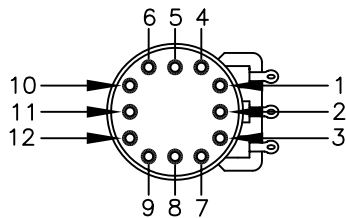

AMERICAN DELUXE STRATOCASTER® 0101420/1422, ASH, RW/MN, LH

WIRING DIAGRAM

S-1 SWITCH TERMINAL NUMBERS

S-1 SWITCH WIRING DETAIL

LEVER SWITCH WIRING DETAIL