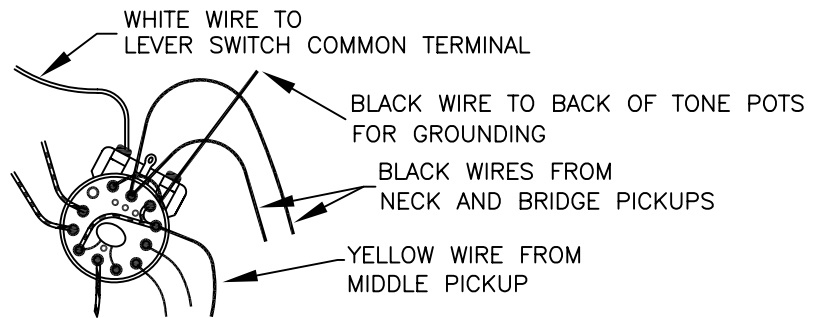

AMERICAN DELUXE STRATOCASTER® 0101420/1422, ASH, RW/MN, LH

WIRING DIAGRAM

S-1 SWITCH TERMINAL NUMBERS

S-1 SWITCH WIRING DETAIL

LEVER SWITCH WIRING DETAIL