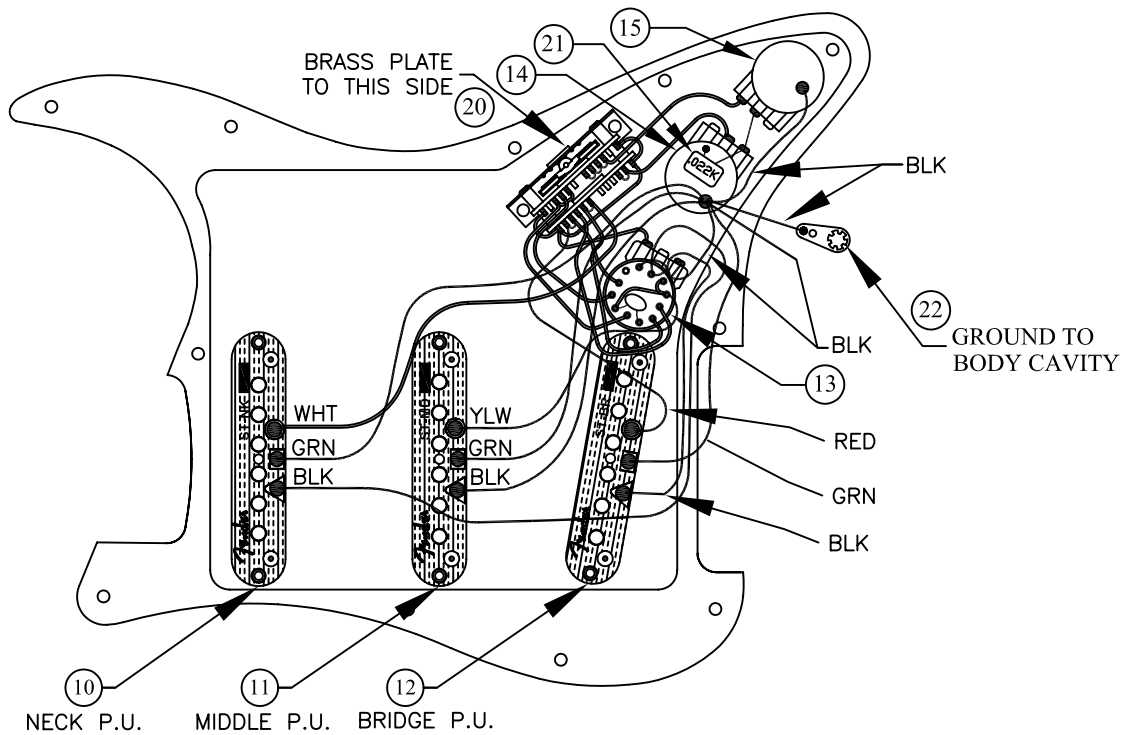

AMERICAN DELUXE STRATOCASTER® 0101420/1422, ASH, RW/MN, LH

WIRING DIAGRAM

S-1 SWITCH TERMINAL NUMBERS

S-1 SWITCH WIRING DETAIL

LEVER SWITCH WIRING DETAIL