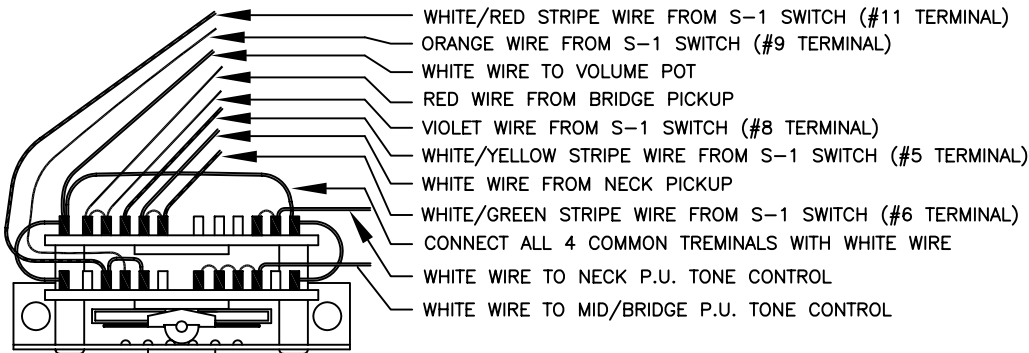

WIRING DIAGRAM

S-1 SWITCH TERMINAL NUMBERS

S-1 SWITCH WIRING DETAIL

LEVER SWITCH WIRING DETAIL