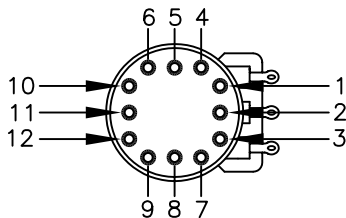

AMERICAN DELUXE STRATOCASTER® 0101302, V NECK, MN

WIRING DIAGRAM

S-1 SWITCH TERMINAL NUMBERS

YELLOW WIRE FROM MIDDLE PICKUP

S-1 SWITCH WIRING DETAIL

LEVER SWITCH WIRING DETAIL