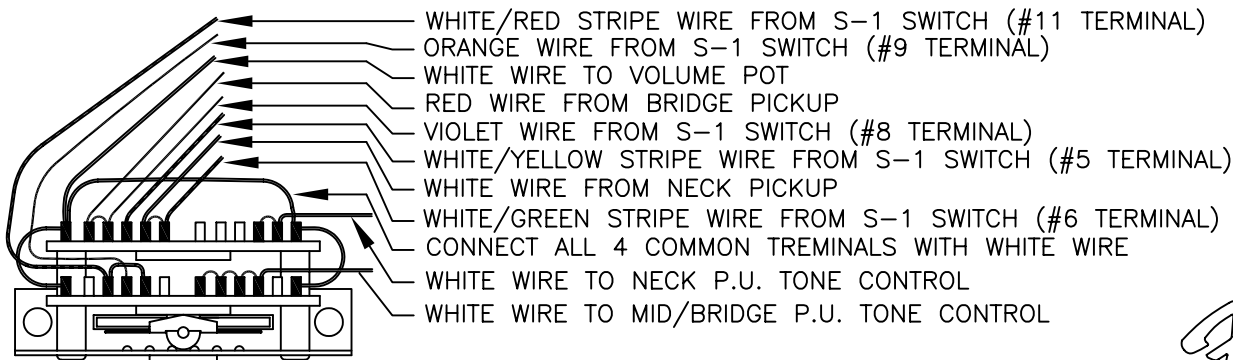

AMERICAN DELUXE STRATOCASTER® 0101302, V NECK, MN

WIRING DIAGRAM

S-1 SWITCH TERMINAL NUMBERS

YELLOW WIRE FROM MIDDLE PICKUP

S-1 SWITCH WIRING DETAIL

LEVER SWITCH WIRING DETAIL