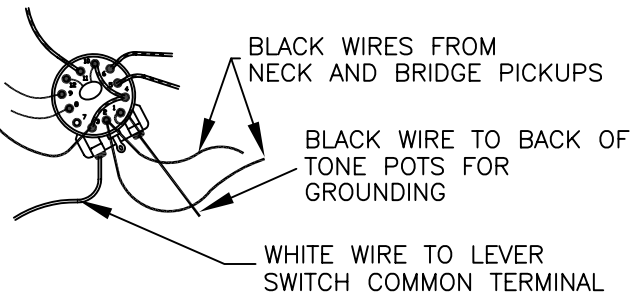

AMERICAN DELUXE STRATOCASTER® 0101302, V NECK, MN

WIRING DIAGRAM

S-1 SWITCH TERMINAL NUMBERS

YELLOW WIRE FROM MIDDLE PICKUP

S-1 SWITCH WIRING DETAIL

LEVER SWITCH WIRING DETAIL