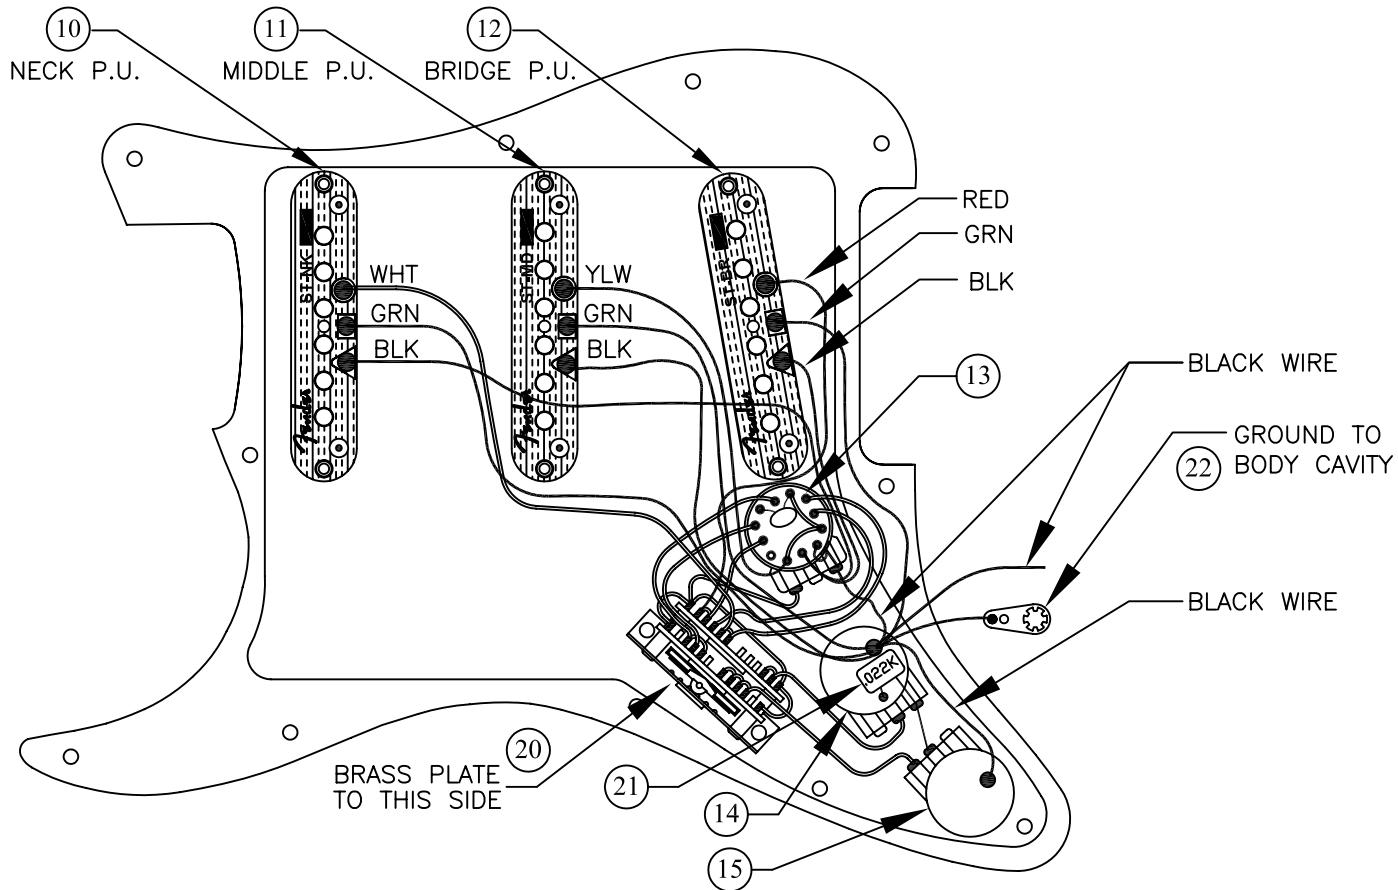

AMERICAN DELUXE STRATOCASTER® 0101302, V NECK, MN

WIRING DIAGRAM

S-1 SWITCH TERMINAL NUMBERS

YELLOW WIRE FROM MIDDLE PICKUP

S-1 SWITCH WIRING DETAIL

LEVER SWITCH WIRING DETAIL