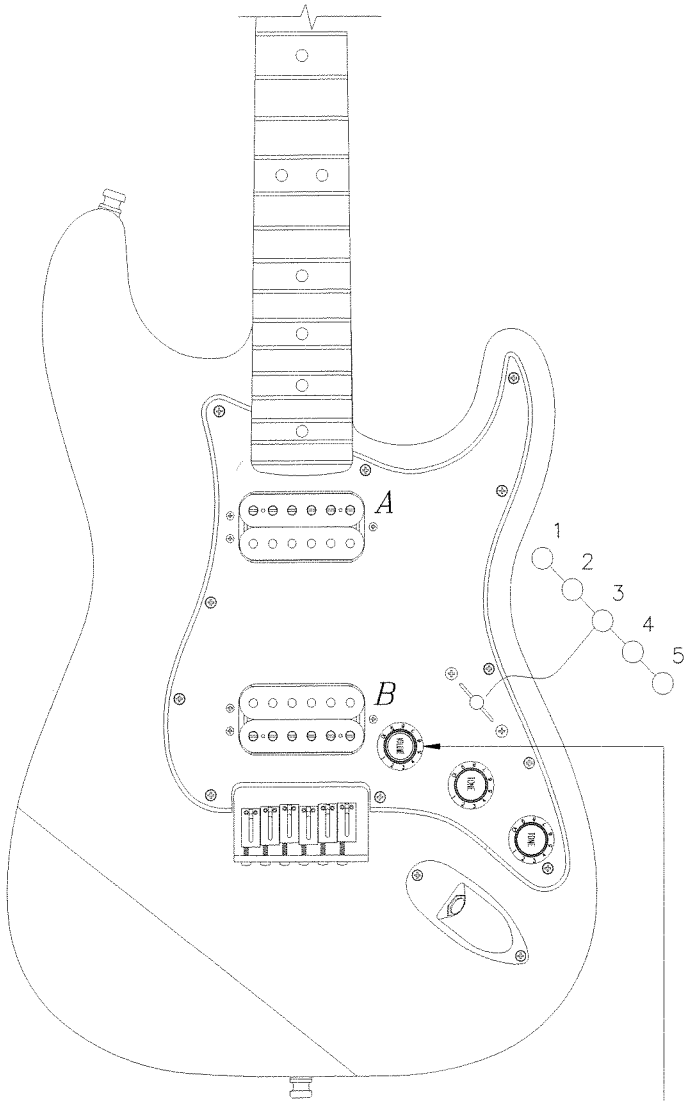

AMERICAN SERIES STRATOCASTER HH 0117100

MODEL	MODEL NO.
AM SERIES STRAT HH	0117100
AM SER STRAT HH-HT	0117130

SWITCH VOLUME
POT (UP & DOWN)

- MV = MASTER VOLUME
- NT = NECK TONE
- BT = BRIDGE TONE
- SER = COIL PAIR IN SERIES
- PAR = COIL PAIR IN PARALLEL
- INS = INSIDE COILS IN PARALLEL,
SERIES WITH OUTSIDE COIL

5 WAY SWITCH POSITION,					SWITCH UP
					← 5 WAY SWITCH POSITION
MV NT	MV NT	MV NT+BT	MV BT	MV BT	← CONTROL
					← NECK PICKUP (A)
					← BRIDGE PICKUP (B)

5 WAY SWITCH POSITIONS,					SWITCH DOWN
					← 5 WAY SWITCH POSITION
MV NT	MV NT	MV NT+BT	MV BT	MV BT	← CONTROL
					← NECK PICKUP (A)
					← BRIDGE PICKUP (B)

	PICKUP IS ON	<i>A</i> PICKUP (NECK)
	PICKUP IS ON	<i>B</i> PICKUP (BRIDGE)
	PICKUP IS OFF	